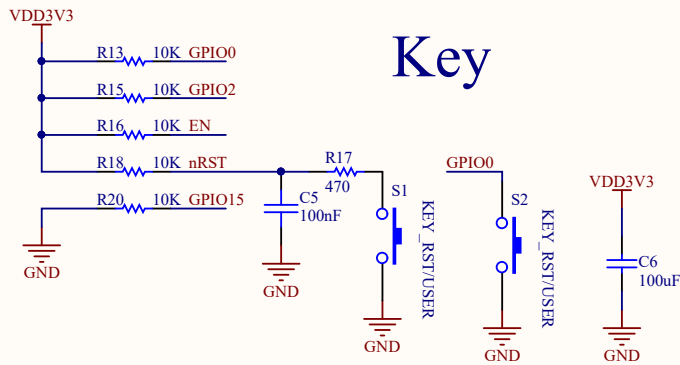

POWER

Key

LIDAR Driver with ESP8266

LIDAR (Light Detection and Ranging)

Mode selection

ESP-12F

Download

Lidar Control