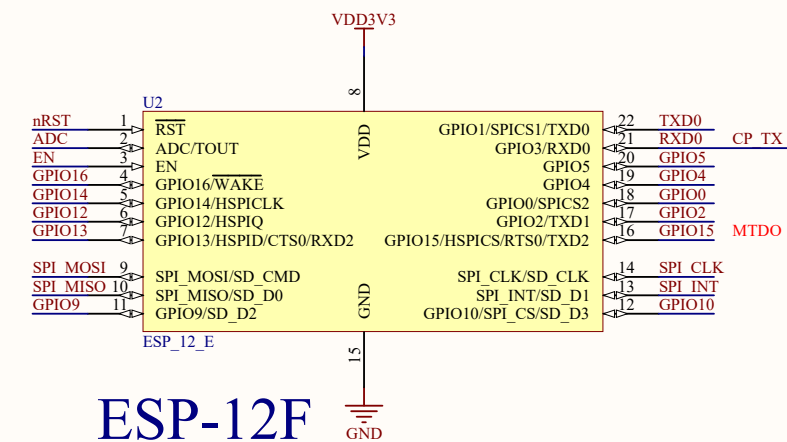

POWER

Key

LIDAR Driver with ESP8266

LIDAR (Light Detection and Ranging)

Mode selection

ESP-12F

Download

Lidar Control