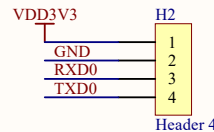

POWER

Key

LIDAR Driver with ESP8266

LIDAR (Light Detection and Ranging)

Mode selection

ESP-12F

Download

Lidar Control