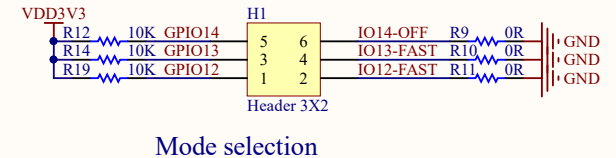

POWER

Key

LIDAR Driver with ESP8266

LIDAR (Light Detection and Ranging)

Mode selection

ESP-12F

Download

Lidar Control