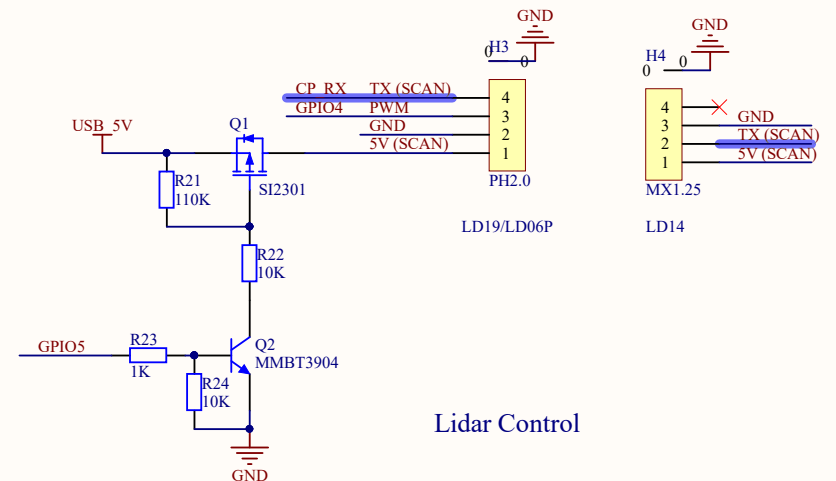

POWER

Key

LIDAR Driver with ESP8266

LIDAR (Light Detection and Ranging)

Mode selection

ESP-12F

Download

Lidar Control