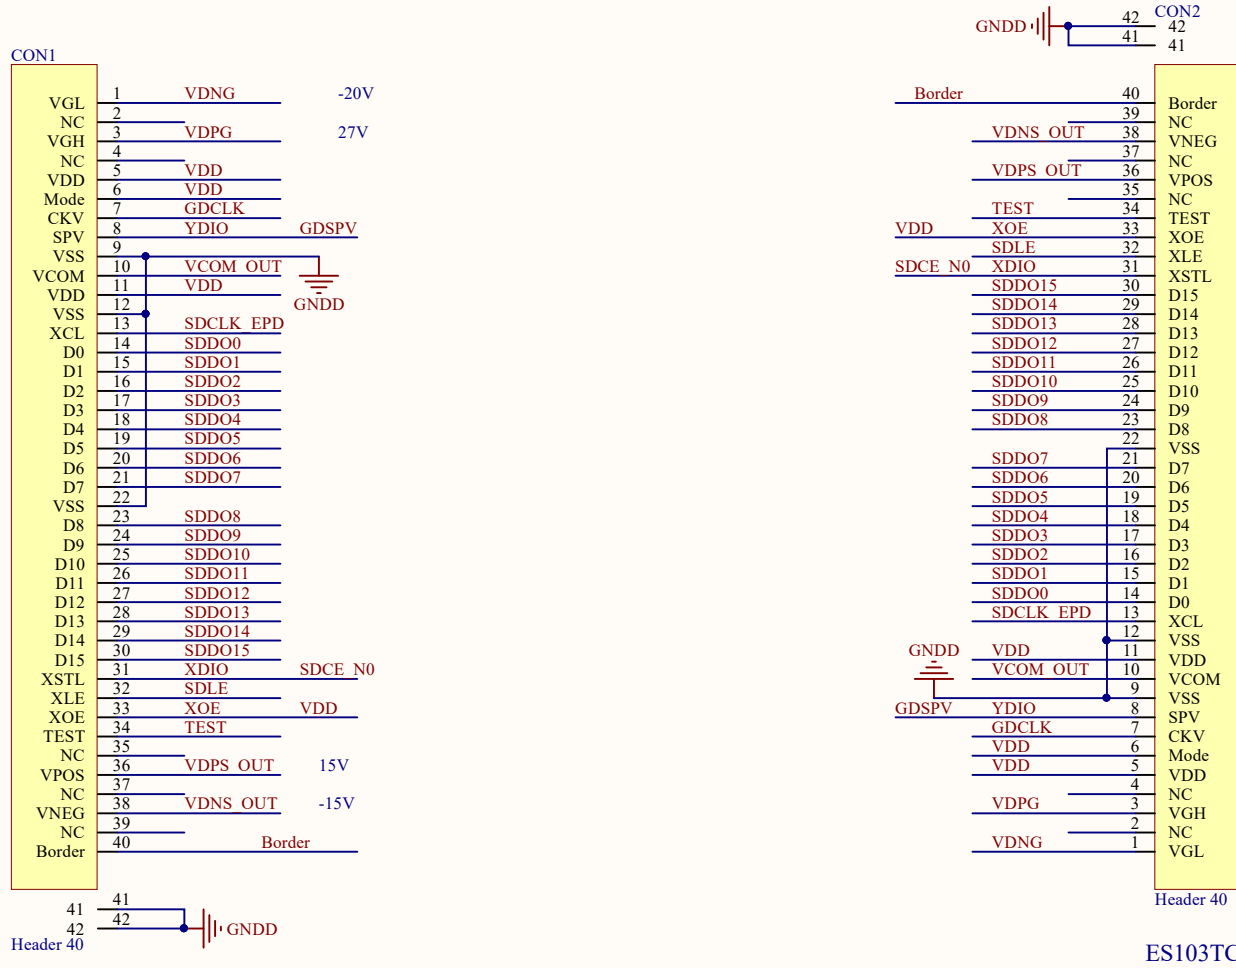

1

2

3

4

A

A

B

B

C

C

D

D

ES103TC1

ES103TC1

7.8/10.3inch e-Paper Adapter

1

40

40

1

JLCJLCJLCJLC