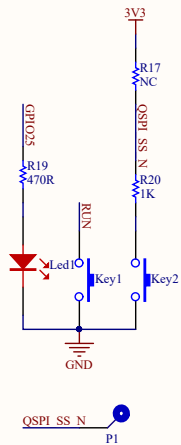

Type-C

Power

ADC

Flash

BAT

XTAL

RP2040

Pin Out

Key & LED

RP2040-Plus