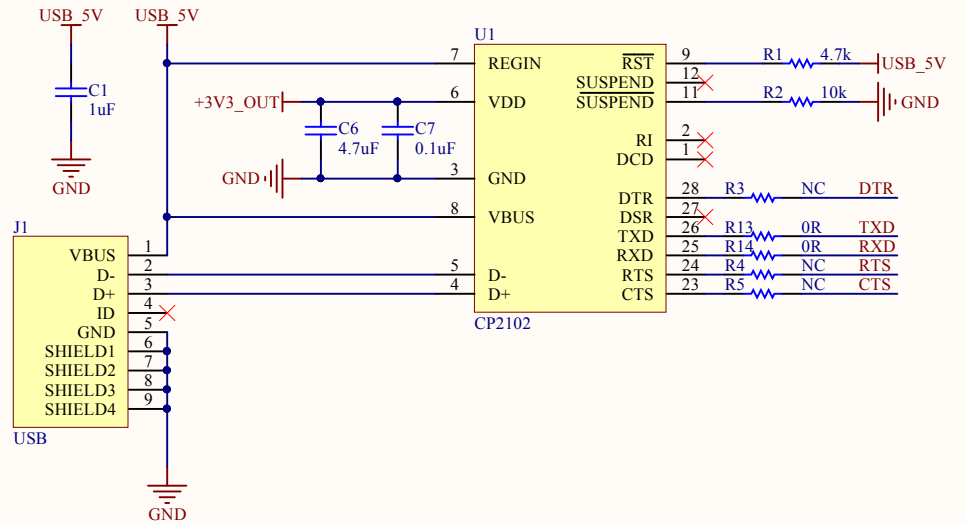

Power

USB2UART

XBee Interface