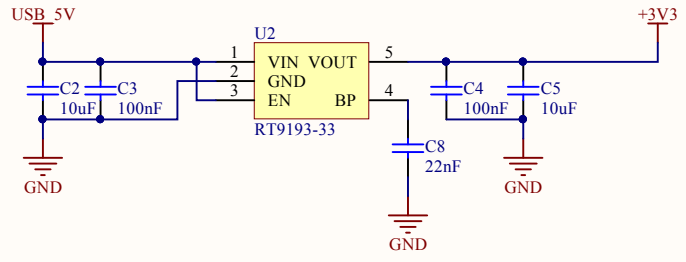

Power

USB2UART

XBee Interface