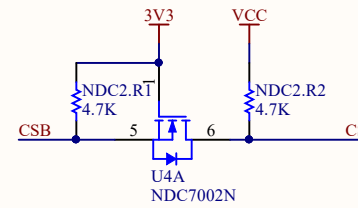

POWER

BME280 Environmental Sensor