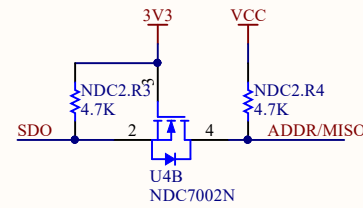

POWER

BME280 Environmental Sensor