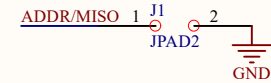

POWER

BME280 Environmental Sensor