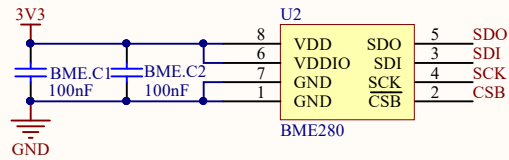

POWER

BME280 Environmental Sensor