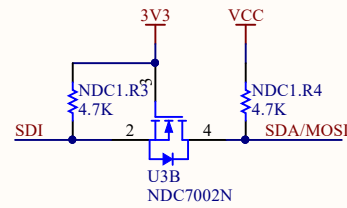

POWER

BME280 Environmental Sensor