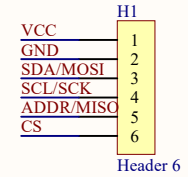

POWER

BME280 Environmental Sensor