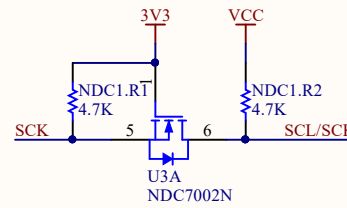

POWER

BME280 Environmental Sensor