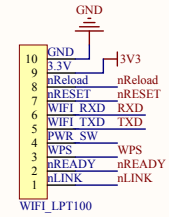

Analog_In

Digital

WIFI

SPI

ICSP

Main_Board_In

XBee_Interface

LED

Power Supply

I/O Expansion Shield