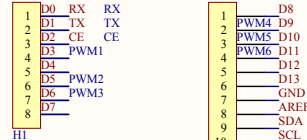

Analog_In

Digital

WIFI

SPI

ICSP

Main_Board_In

XBee_Interface

LED